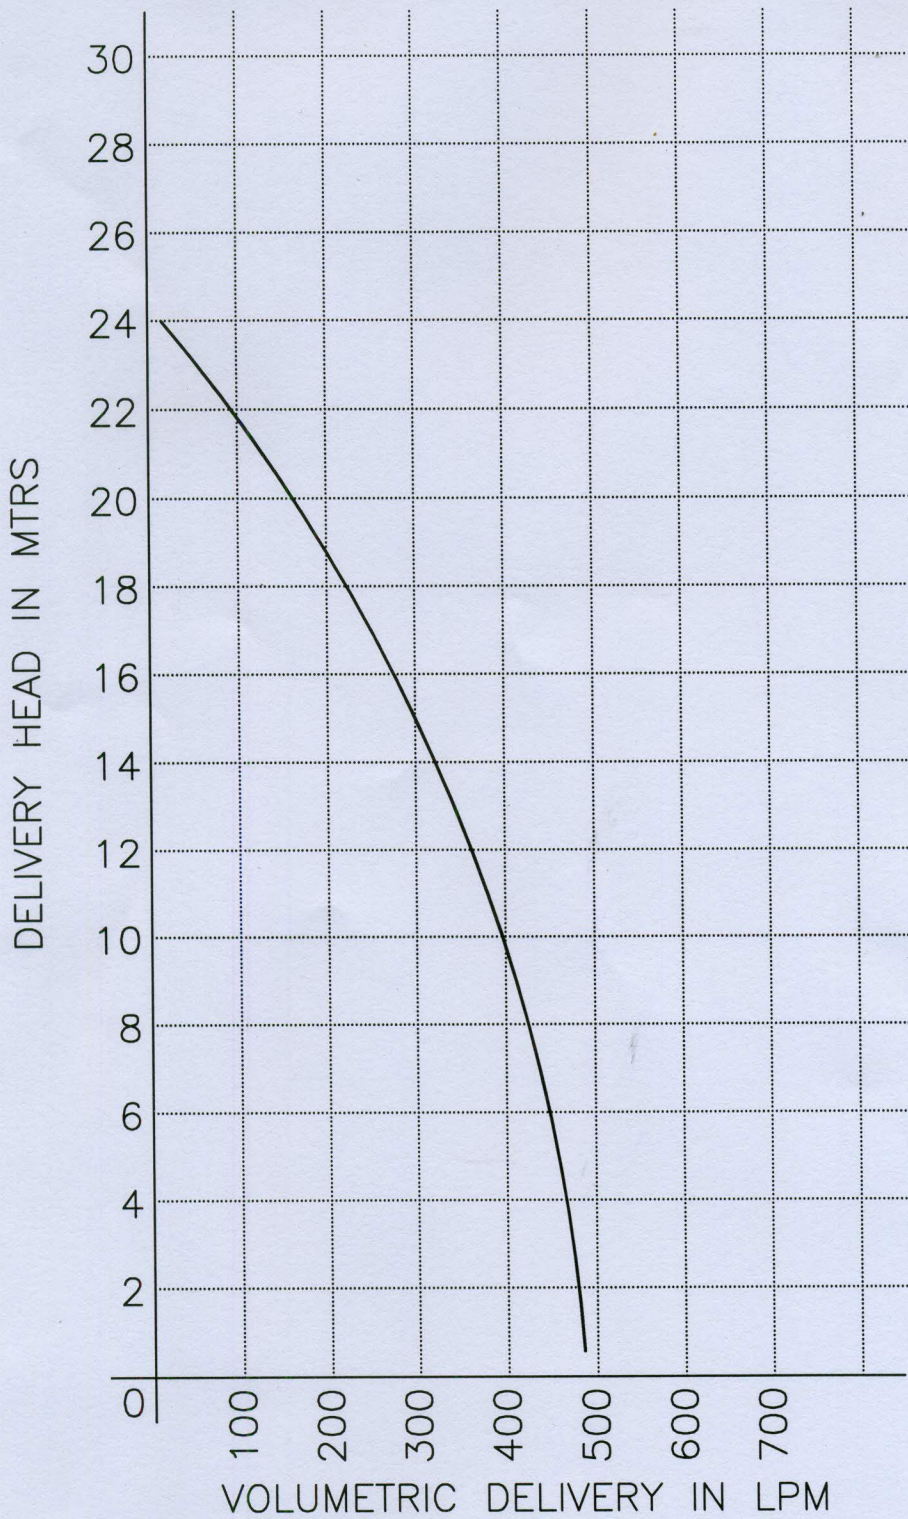

PUMP MODEL SEA-CUT-530, 5.0HP/2850RPM

SEA PUMPS

Plot No.L-85, Additional MIDC,
Satara - 415 004.

Phone - 91 (0)2162 240860

Email - seapumps@rediffmail.com
sales@seapumps.net